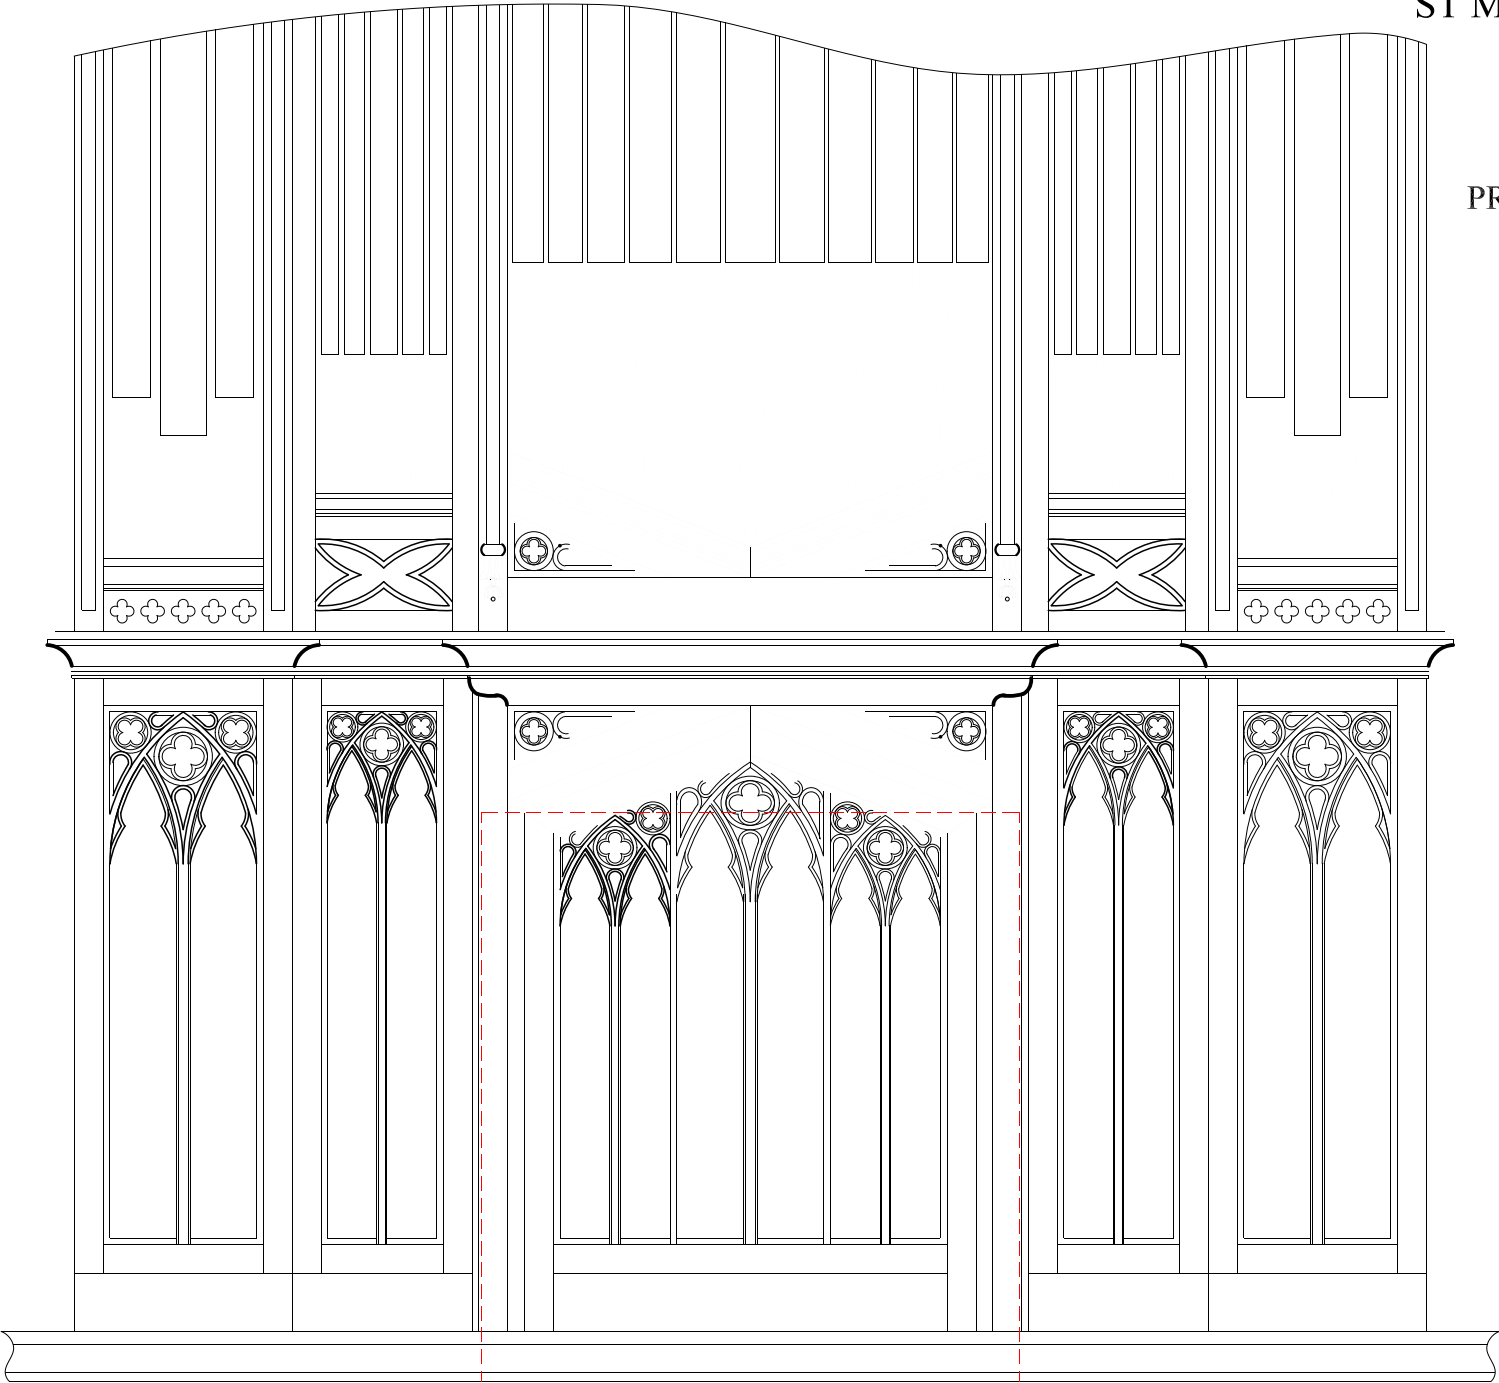

ST MARY THE VIRGIN BAMPTON

PROPOSED NEW PANEL TO MATCH  
THE EXISTING CASE IN OAK

NEW PANEL TO MATCH 1812 WORK

OUTLINE OF MOBILE CONSOLE

NEW PANEL TO MATCH 1812 WORK

<b>PETER COLLINS LTD</b> ORGANBUILDERS	
42 PATE ROAD MELTON MOWBRAY	
LEICESTERSHIRE LE13 0RG UK	
TEL +44 (0)1664 410555 FAX +44 (0)1664 410535	
EMAIL <a href="mailto:enquiries@petercollinsltd.com">enquiries@petercollinsltd.com</a> <a href="http://www.petercollinsltd.com">www.petercollinsltd.com</a>	
SCALE 1 : 20	0.5 metre
DRAWN PC PROPOSAL 1	DATE 05 / 011 / 2014